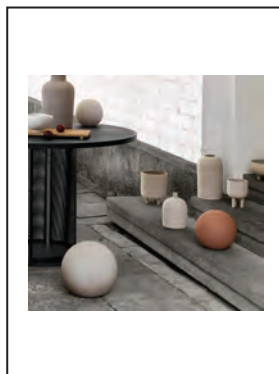

Outdoor Fan

GLOBE SCULPTURE
TERRACOTTA
KRISTINA DAM