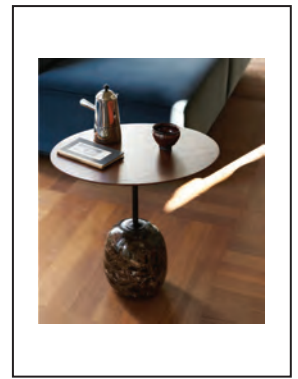

living Room Table

SIDE TABLE
PINWHEEL HM7
&TRADITION

living Room Lighting

TRIPOD HM8
&TRADITION
SPACE COPENHAGEN

living Room Side Table

KNOCKOUT SIDE TABLE
,ROUND
FRIENDS & FOUNDERS

living Room Lighting

MANHATTAN SC52
&TRADITION
SPACE COPENHAGEN