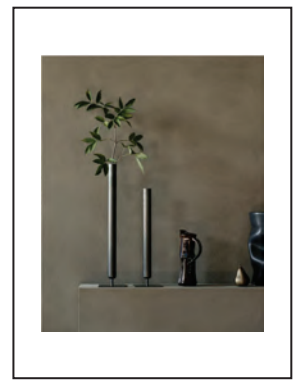

Dining Room Vase
STANCE VASE
MENU