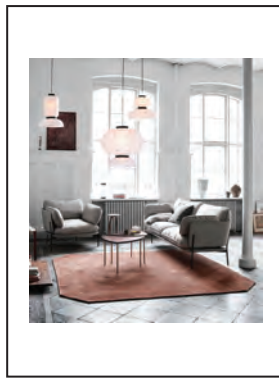

living Room Carpet

THE MOOR RUG, SQUARE
&TRADITION